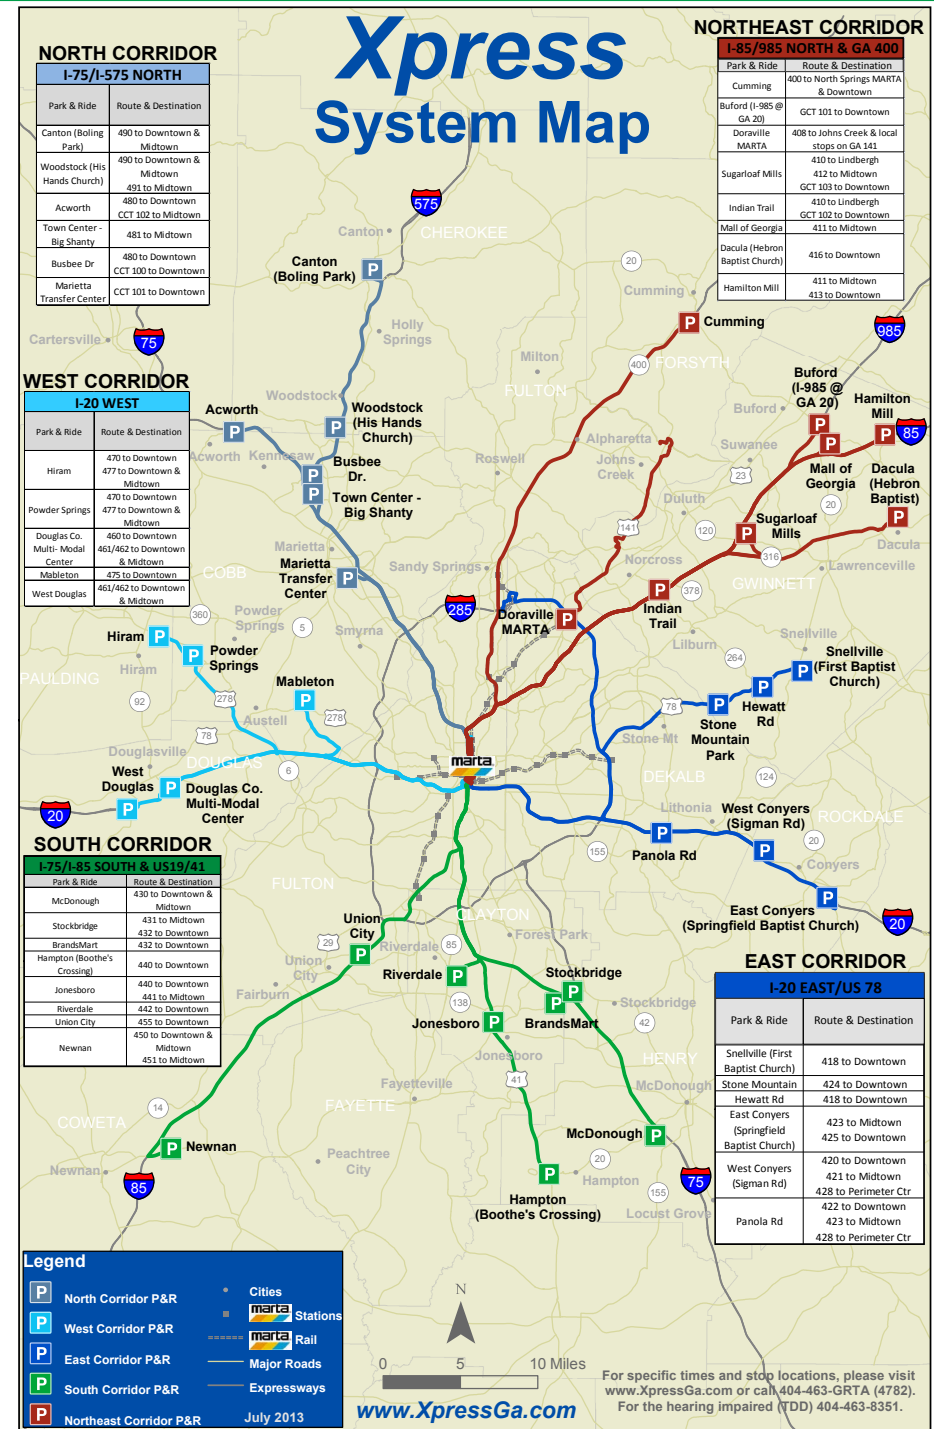

Additional information and ticket sales are available at XpressGA.com