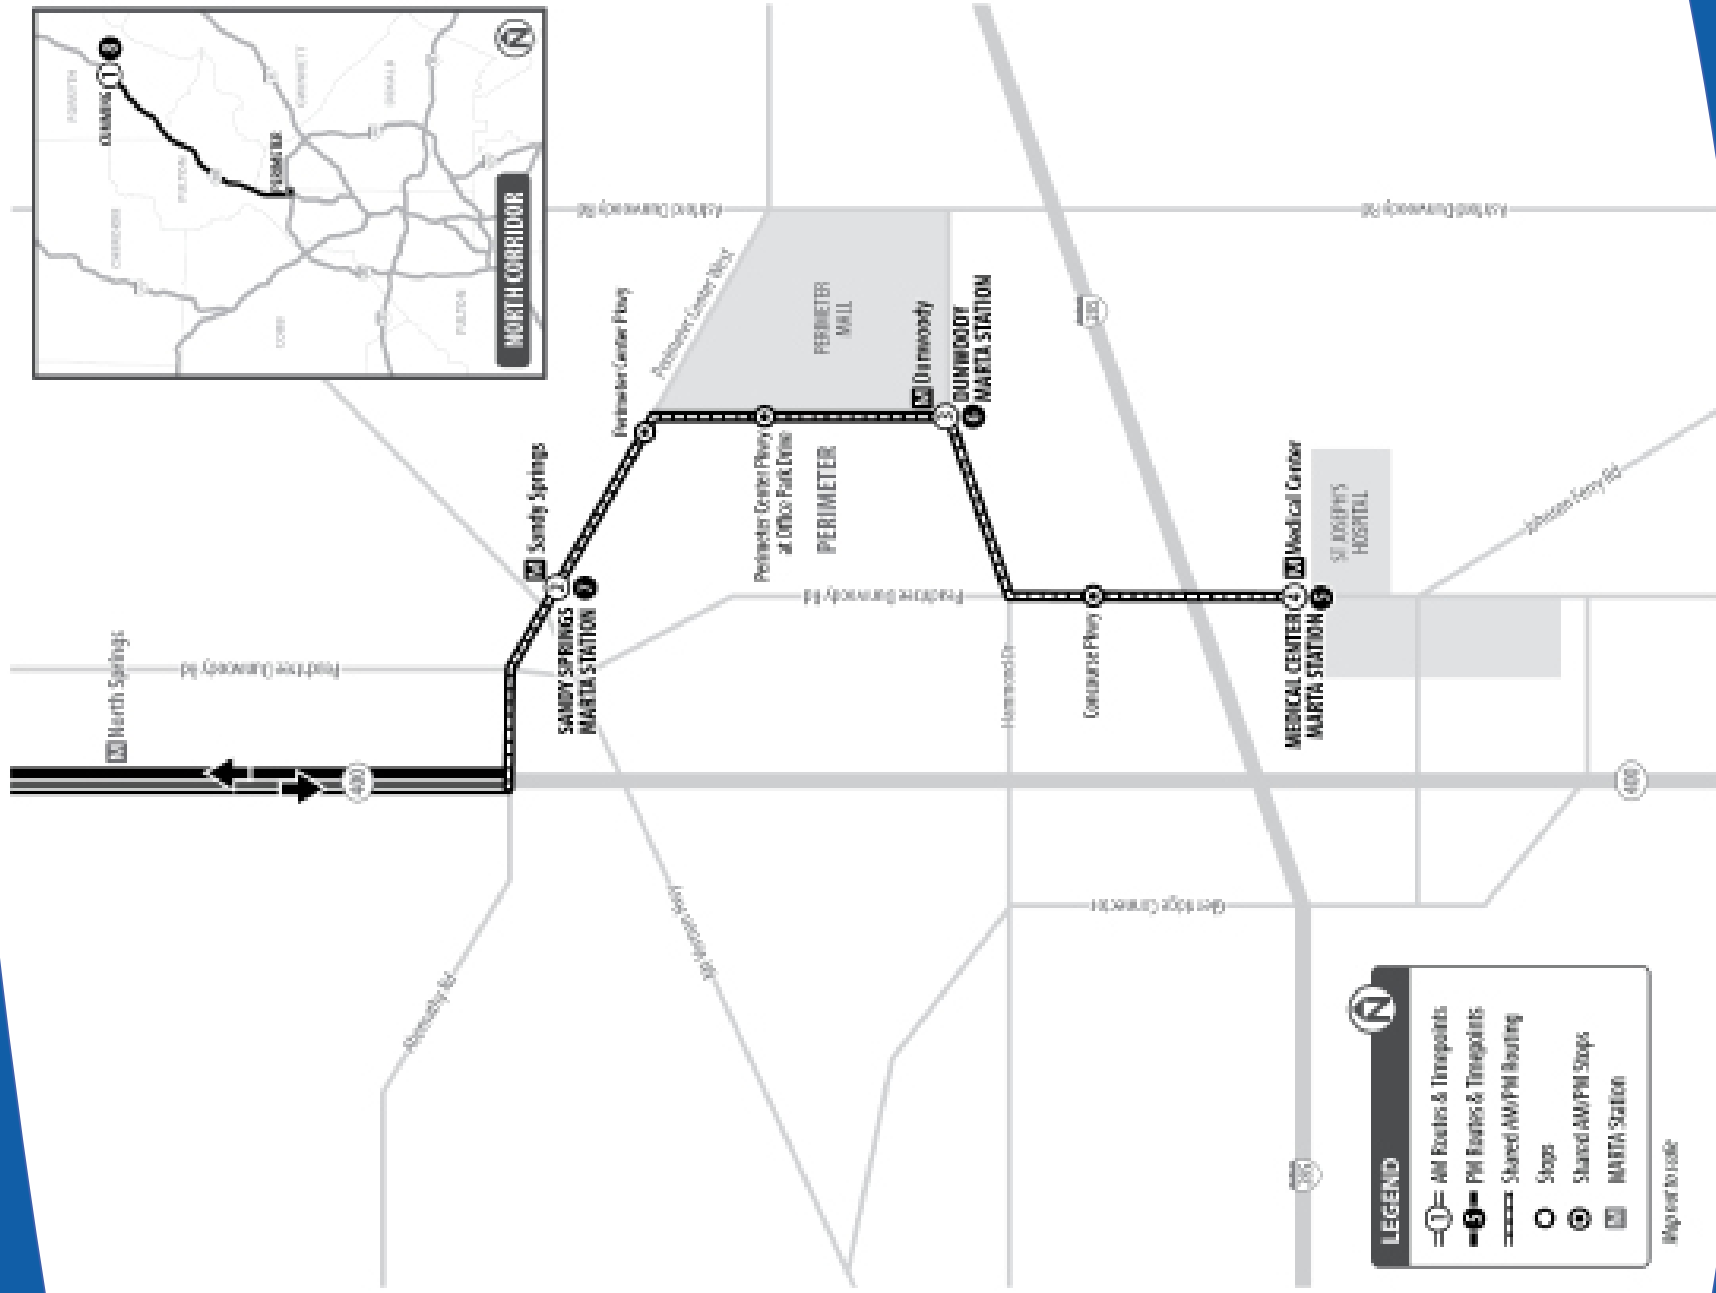

Route 401 (Green Zone Fare)

Cumming Park-and-Ride
163 North Old Atlanta Road
Cumming, GA 30040

Xpress Green Zone Fare

Fare Product	Fare Price
One-Way	$3.00
Round-Trip	$5.00
10-Trip	$25.00
31-Day	$100.00

Xpress Customer Service:

Hours of Operation:

Monday through Friday
5:30 a.m. to 8:30 p.m.
404-463-GRTA (4782)

TTY/TDD and other Assistive Communications Service:

711 or 1-800-255-0056
En Español – 1-888-202-3972

All Xpress Coaches are accessible and equipped with bike racks.

Route 401

Cumming to Perimeter Center

AM		Weekdays		
ROUTE	Cumming P&R	Sandy Springs MARTA Station	Dunwoody MARTA Station	Medical Center MARTA Station
	①	②	③	④
401	5:50 AM	6:21 AM	6:29 AM	6:34 AM
401	6:30 AM	7:16 AM	7:27 AM	7:37 AM
401	7:25 AM	8:18 AM	8:28 AM	8:38 AM

PM		Weekdays		
ROUTE	Medical Center MARTA Station	Dunwoody MARTA Station	Sandy Springs MARTA Station	Cumming P&R
	⑤	⑥	⑦	⑧
401	3:30 PM	3:40 PM	3:51 PM	4:29 PM
401	4:30 PM	4:40 PM	4:51 PM	5:30 PM
401	5:30 PM	5:40 PM	5:46 PM	6:16 PM

The stop locations and times listed on the schedule represent only selected stop locations and their associated bus departure times. Please see the Route Map for the location of all of the AM and PM stop locations.

All Route 401 AM Stop Locations

① Cumming Park-and-Ride	③ Dunwoody MARTA Station
② Sandy Springs MARTA Station	Peachtree-Dunwoody Rd at Concourse Pkwy
Perimeter Center West at Perimeter Center Pkwy	④ Medical Center MARTA Station
Perimeter Center Pkwy at Office Park Drive	

All Route 401 PM Stop Locations

⑤ Medical Center MARTA Station	Perimeter Center at Perimeter Center Pkwy
Peachtree-Dunwoody Rd at Concourse Pkwy	⑦ Sandy Springs MARTA Station
⑥ Dunwoody MARTA Station	⑧ Cumming Park-and-Ride
Perimeter Center Pkwy at 211 Perimeter Center Pkwy Office Park	

Route 401 Cumming to Perimeter Center

LEGEND

- AM Routes & Timepoints
- PM Routes & Timepoints
- Shared AM/PM Routing
- Stops
- Shared AM/PM Stops
- MARTA Station

Map not to scale