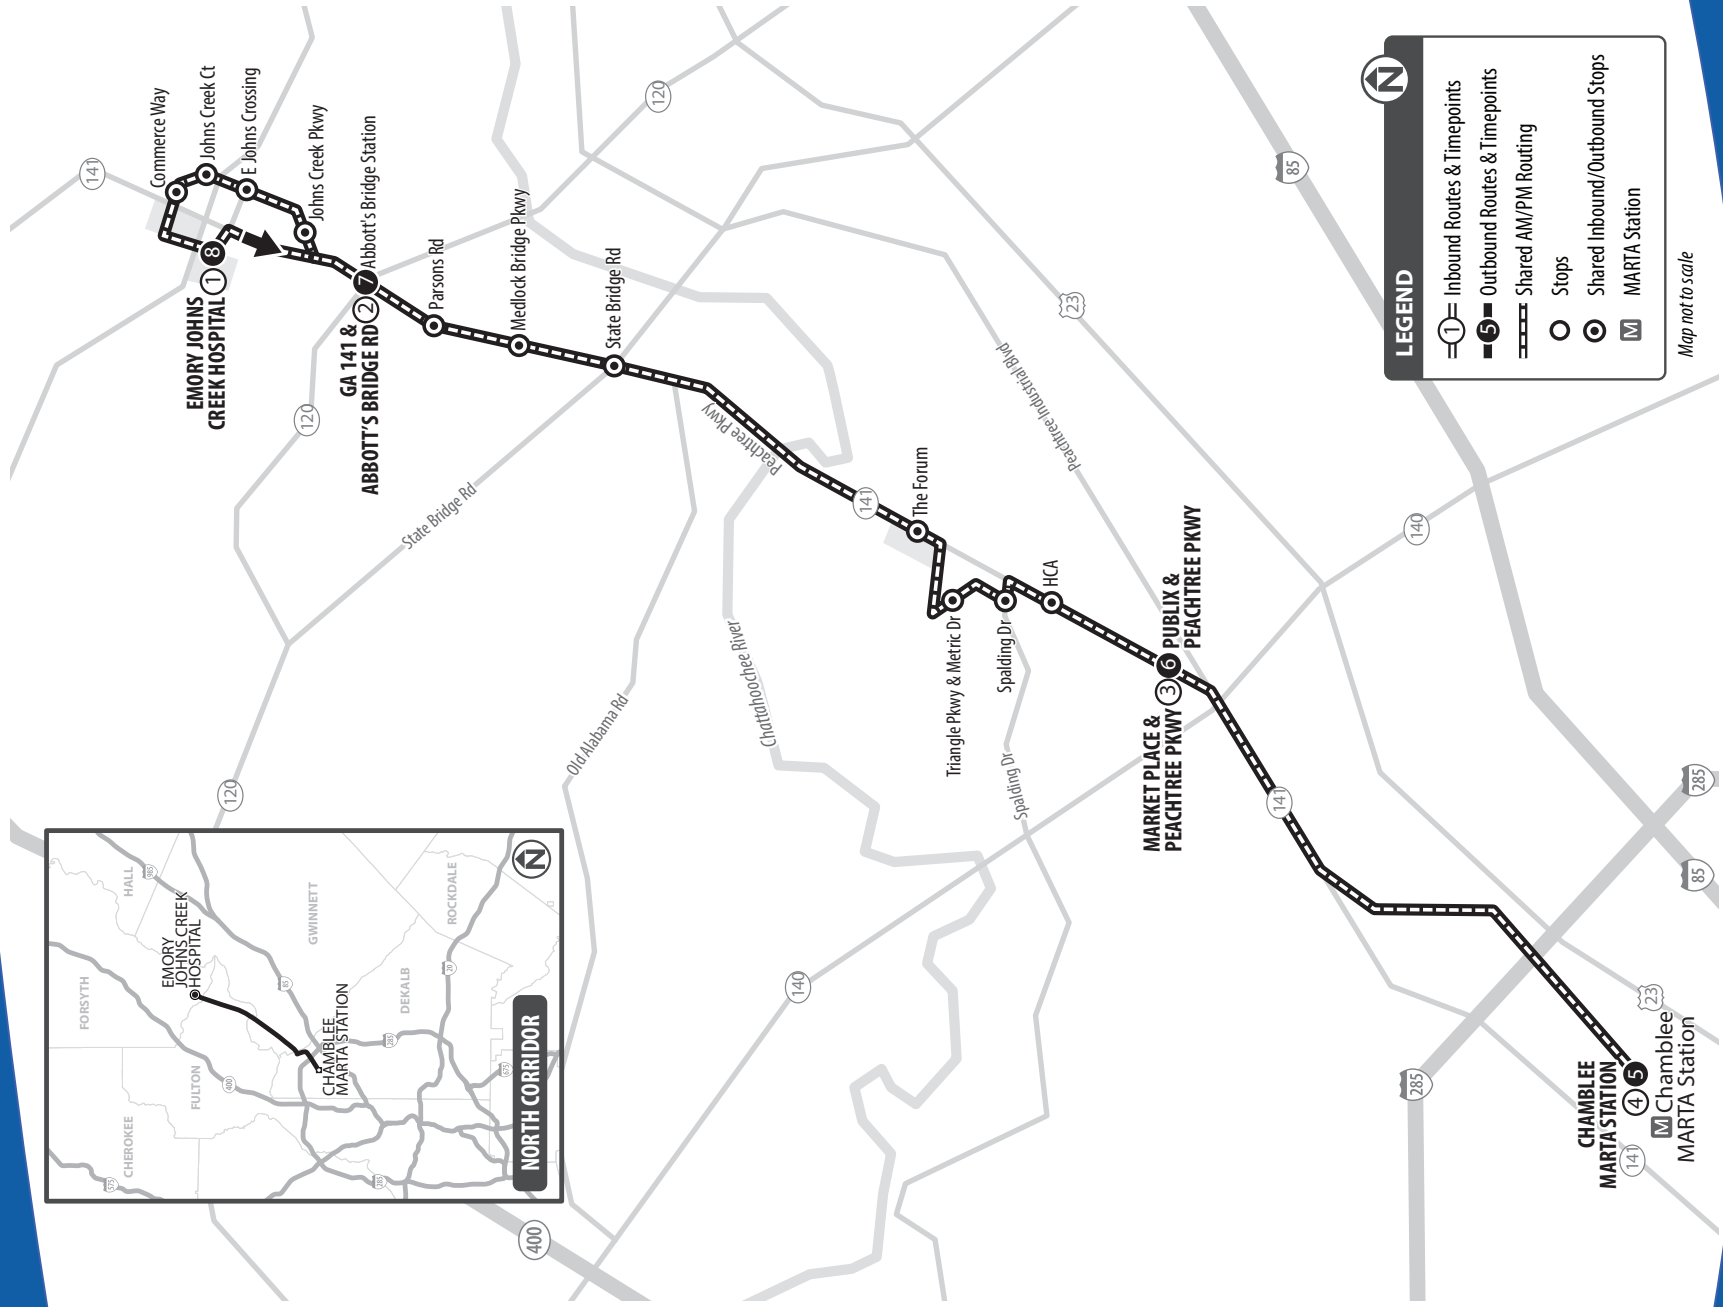

Outbound to Johns Creek					Weekdays
ROUTE	Chamblee MARTA Station	Publix at Peachtree Pkwy	GA 141 & Abbotts Bridge Station	Emory Johns Creek Hospital	
	⑤	⑥	⑦	⑧	
408	6:00 AM	6:16 AM	6:35 AM	6:54 AM	
408	6:50 AM	7:09 AM	7:37 AM	7:53 AM	
408	8:00 AM	8:19 AM	8:42 AM	8:54 AM	
408	5:30 PM	5:51 PM	6:22 PM	6:39 PM	
408	6:30 PM	6:50 PM	7:12 PM	7:22 PM	

The stop locations and times listed on the schedule represent only selected stop locations and their associated bus departure times. Please see the Route Map for the location of all of the AM and PM stop locations.

All Route 408 Inbound Stop Locations

① West Johns Crossing at Emory Hospital	GA 141 at Medlock Crossing Shopping Center
Johns Creek Pkwy at Commerce Way	The Forum at 5555 Peachtree Pkwy. (GA 141)
Johns Creek Pkwy at Johns Creek Court	Triangle Pkwy. at Metric Dr.
Johns Creek Pkwy at East Johns Crossing	5510 Spalding Dr.
11445 Johns Creek Pkwy.	HCA at Peachtree Pkwy. (GA 141)
② GA 141 at Abbott's Bridge Rd. (10900 Medlock Bridge Rd.)	③ Market Place at 6155 Peachtree Pkwy. (GA 141)
Parsons Road	④ Chamblee MARTA Station
GA 141 at Medlock Bridge Pkwy.	

All Route 408 Outbound Stop Locations

⑤ Chamblee MARTA Station	Parsons Road
⑥ Publix, across from 6135 Peachtree Pkwy. (GA 141)	⑦ GA 141 at Abbott's Bridge Station (10820 Medlock Bridge Rd.)
5664 Peachtree Pkwy. (GA 141), across from HCA	Alcon across from 11315 Johns Creek Crossing
5515 Spalding Dr.	Johns Creek Pkwy. at East Johns Crossing
Triangle Pkwy. at Metric Dr.	Johns Creek Pkwy. at Johns Creek Court
Peachtree Pkwy. (GA 141) across from The Forum	Johns Creek Pkwy. at Commerce Way
GA 141 across from State Bridge Corners Shopping Center	⑧ West Johns Crossing at Emory Hospital
GA 141 at Medlock Bridge Pkwy.	