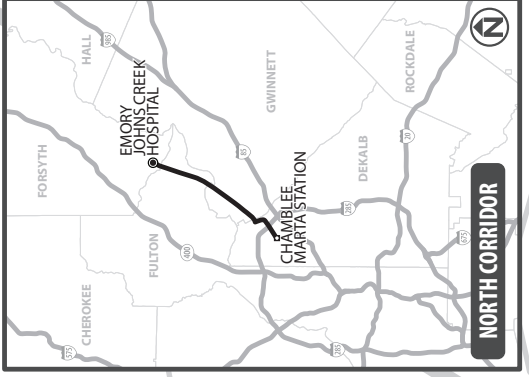

Route 408 (Blue Zone Fare)

Johns Creek Park-and-Ride
Chamblee MARTA Station
5200 New Peachtree Road
Doraville, GA 30341

Xpress Blue Zone Fare

Fare Product	Fare Price
One-Way	$4.00
Round-Trip	$7.00
10-Trip	$35.00
31-Day	$125.00

Xpress Customer Service:

Hours of Operation:
Monday through Friday
5:30 a.m. to 8:30 p.m.
404-463-GRTA (4782)

TTY/TDD and other Assistive Communications Service:

711 or 1-800-255-0056
En Español – 1-888-202-3972

All Xpress Coaches are accessible and equipped with bike racks.

Route 408

Johns Creek to Chamblee

Inbound to Chamblee					Weekdays
ROUTE	Emory Johns Creek Hospital	GA 141 & Abbotts Bridge Rd	Market Place & Peachtree Pkwy	Chamblee MARTA Station	
	①	②	③	④	
408	7:00 AM	7:05 AM	7:29 AM	7:59 AM	
408	8:00 AM	8:04 AM	8:33 AM	9:05 AM	
408	4:05 PM	4:18 PM	4:40 PM	5:21 PM	
408	5:05 PM	5:21 PM	5:49 PM	6:26 PM	
408	6:20 PM	6:32 PM	6:52 PM	7:11 PM	

Outbound to Johns Creek					Weekdays
ROUTE	Chamblee MARTA Station	Publix at Peachtree Pkwy	GA 141 & Abbotts Bridge Station	Emory Johns Creek Hospital	
	⑤	⑥	⑦	⑧	
408	6:00 AM	6:16 AM	6:35 AM	6:54 AM	
408	6:50 AM	7:09 AM	7:37 AM	7:53 AM	
408	8:00 AM	8:19 AM	8:42 AM	8:54 AM	
408	5:30 PM	5:51 PM	6:22 PM	6:39 PM	
408	6:30 PM	6:50 PM	7:12 PM	7:22 PM	

The stop locations and times listed on the schedule represent only selected stop locations and their associated bus departure times. Please see the Route Map for the location of all of the AM and PM stop locations.

All Route 408 Inbound Stop Locations

① West Johns Crossing at Emory Hospital	GA 141 at Medlock Crossing Shopping Center
Johns Creek Pkwy at Commerce Way	The Forum at 5555 Peachtree Pkwy. (GA 141)
Johns Creek Pkwy at Johns Creek Court	Triangle Pkwy. at Metric Dr.
Johns Creek Pkwy at East Johns Crossing	5510 Spalding Dr.
11445 Johns Creek Pkwy.	HCA at Peachtree Pkwy. (GA 141)
② GA 141 at Abbott's Bridge Rd. (10900 Medlock Bridge Rd.)	③ Market Place at 6155 Peachtree Pkwy. (GA 141)
Parsons Road	④ Chamblee MARTA Station
GA 141 at Medlock Bridge Pkwy.	

All Route 408 Outbound Stop Locations

⑤ Chamblee MARTA Station	Parsons Road
⑥ Publix, across from 6135 Peachtree Pkwy. (GA 141)	⑦ GA 141 at Abbott's Bridge Station (10820 Medlock Bridge Rd.)
5664 Peachtree Pkwy. (GA 141), across from HCA	Alcon across from 11315 Johns Creek Crossing
5515 Spalding Dr.	Johns Creek Pkwy. at East Johns Crossing
Triangle Pkwy. at Metric Dr.	Johns Creek Pkwy. at Johns Creek Court
Peachtree Pkwy. (GA 141) across from The Forum	Johns Creek Pkwy. at Commerce Way
GA 141 across from State Bridge Corners Shopping Center	⑧ West Johns Crossing at Emory Hospital
GA 141 at Medlock Bridge Pkwy.	

LEGEND

- Inbound Routes & Timepoints
- Outbound Routes & Timepoints
- Shared AM/PM Routing
- Stops
- Shared Inbound/Outbound Stops
- MARTA Station

Map not to scale