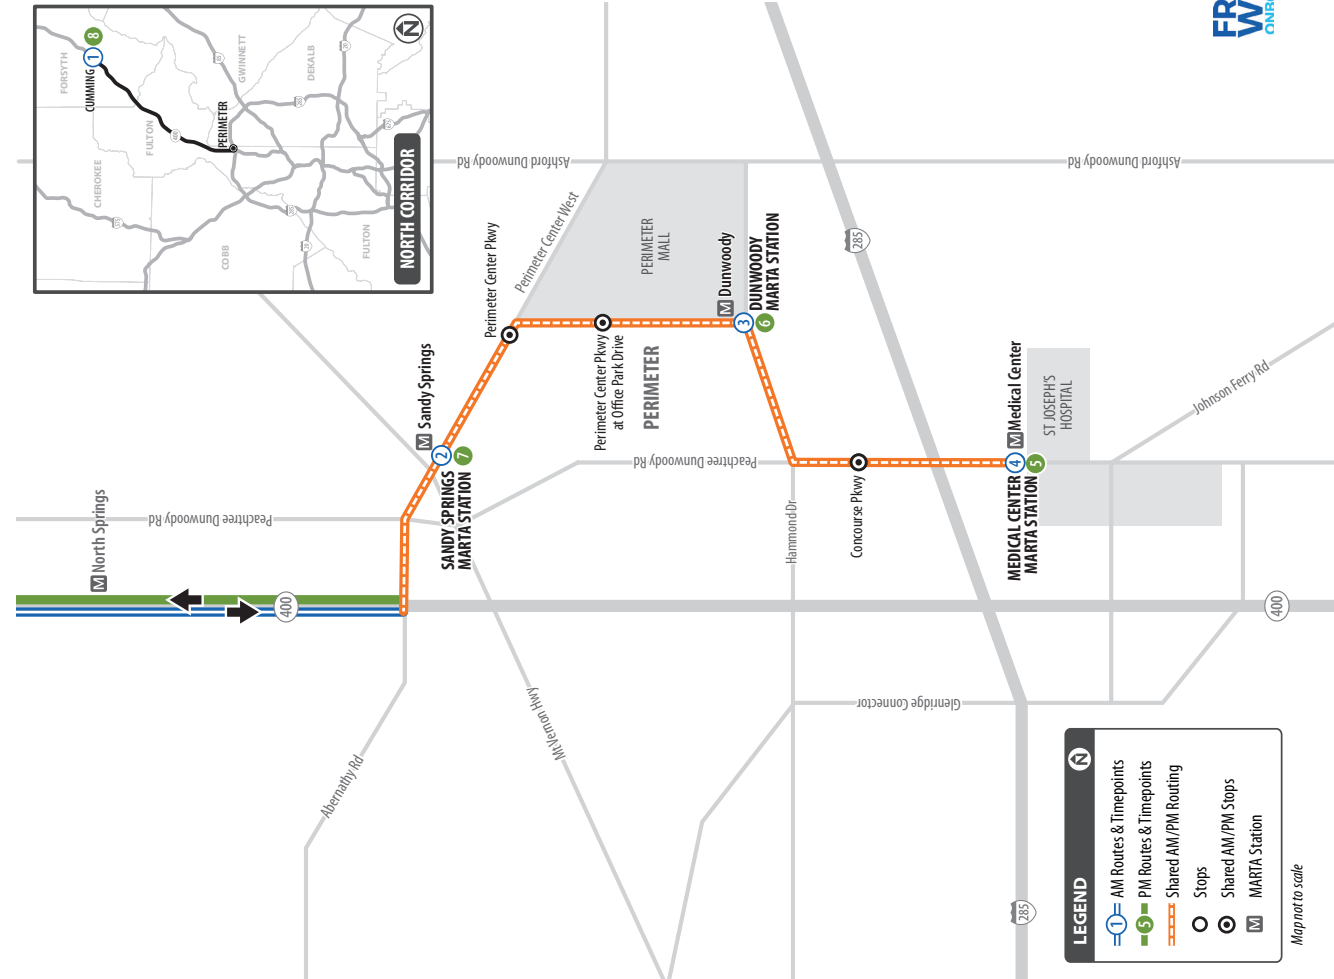

WHAT IS XPRESS? Xpress gives commuters throughout the metro Atlanta region a valuable transportation option, providing workers with reliable, stress-free commutes to and from major employment centers in Downtown, Midtown, Buckhead and Perimeter Center.

WHY RIDE? It's a reliable commute. Don't fight traffic, let us do the driving. • A convenient option: Riding Xpress is more convenient than ever with streamlined routing through Downtown, Midtown, and Perimeter Center • A comfortable trip: Friendly drivers, cushioned reclining seats, overhead compartment space and FREE onboard Wi-Fi.

ALERTS/NOTIFICATIONS Service alerts are made via social media, the Xpress App or by signing up at <http://www.xpressga.com/commutertools/#alerts>

ROUTE 401 (GREEN ZONE FARE)

Cumming Park and Ride
163 North Old Atlanta Road, Cumming, GA 30040

ROUTE 401 CUMMING TO PERIMETER CENTER

ALL XPRESS COACHES ARE ACCESSIBLE AND EQUIPPED WITH BIKE RACKS

All Xpress coaches comply with the Americans with Disabilities Act and feature both a kneeling feature to lower the steps into the bus and a wheelchair lift. If you need assistance boarding the coach, or need to use the wheelchair lift, notify the driver. Under Federal Law 49 CFR 37.167 the first two rows of seats must be vacated for seniors and disabled persons.

STATEMENT OF NON-DISCRIMINATION

The State Road and Tollway Authority does not discriminate on the basis of race, color, or national origin in its programs, services, and activities. Proficiency may be directed to 844-977-7742 or xpressga.com/accessibility-and-civil-rights.

LOST AND FOUND

Please fill out a lost & found inquiry form at xpressga.com/commuter tools or call customer service at 1-844-977-7742. Lost and found items can be retrieved at our pass sales window at the Xpress Retail Center, Ground Level, 245 Peachtree Center Ave, Atlanta, GA, 30303, Monday-Friday between 8:00 a.m. - 5:00 p.m.

COMMUTE WITH CONFIDENCE!

XPRESS CUSTOMER SERVICE

Customer Service Call Center

Hours of Operation
Monday - Friday: 5:30 a.m. to 8:30 p.m.

Xpress Retail Center

Hours of Operation
Monday - Friday: 8:00 a.m. to 5:00 p.m.
Ground Level, 245 Peachtree Center Ave, Atlanta, GA, 30303

For More Information

844-XPRSSGA or 844-977-7742
customerservice@xpressga.com
www.xpressga.com

TTY/TDD and Other Assistive Communications Service

711 or 1-800-255-0056
En Español: 1-888-202-3972
Si la información que se necesita en otro idioma, comuníquese con 1-844-977-7742.