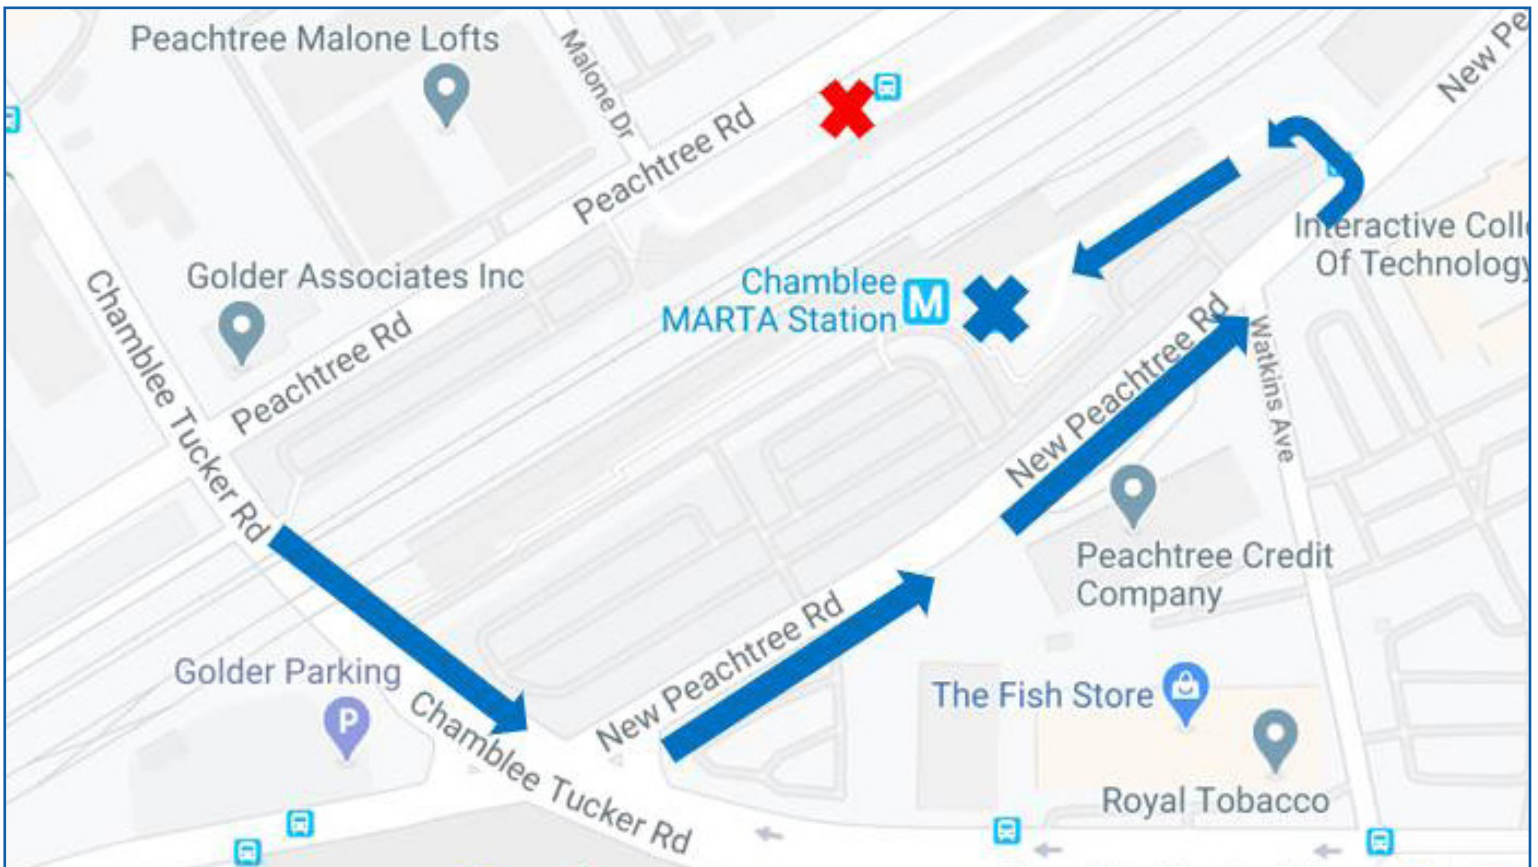

ROUTE 408 SERVICE ANNOUNCEMENT

Due to Construction, Xpress Commuter Service bus stop for **Route 408** will be impacted beginning **Monday, April 13, 2020**.

Peachtree Road at the Chamblee MARTA station will be closed impacting the westside bus loop. **Route 408 will temporarily use the east bus loop.**

Passengers will need to follow the signs posted in the station to the east bus loop.

Stop that will not be serviced:

- Peachtree Rd. at Chamblee MARTA station

Temporary bus re-route:

- Chamblee Tucker Rd. to New Peachtree Rd.

Temporary bus stop:

- Chamblee MARTA station east bus loop

If you have any questions or concerns regarding this service announcement, please contact **Xpress** at **844-XPRSSGA (977-7742)**.