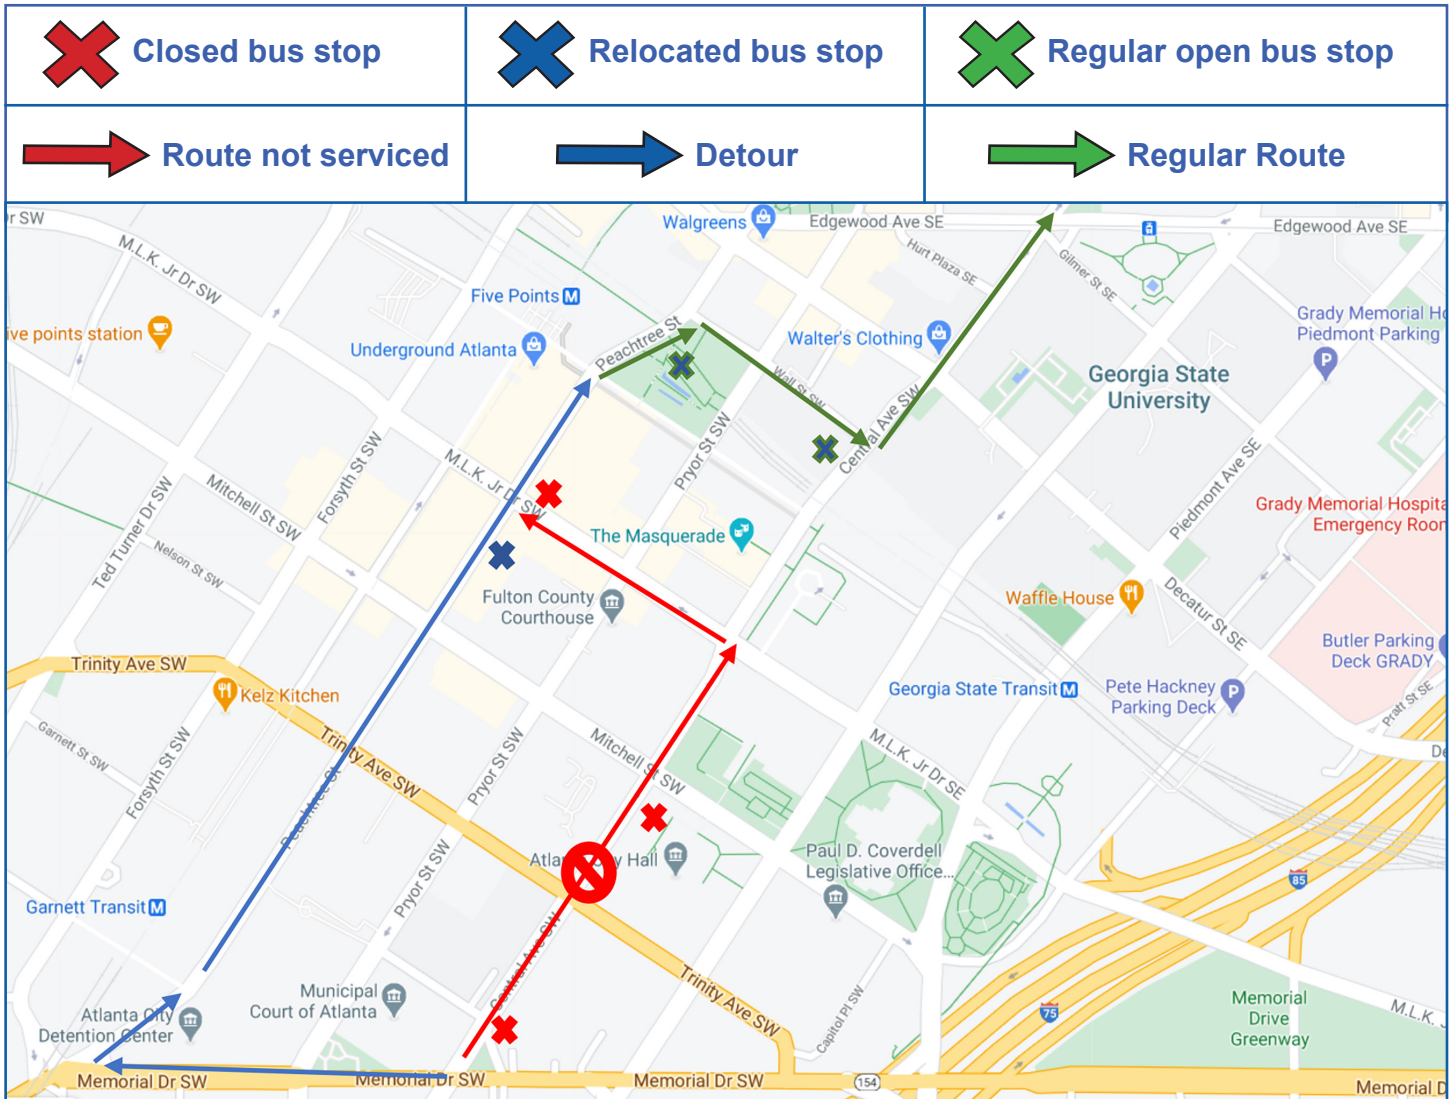

Full Street Closure on Central Ave (between Memorial Dr and Mitchell St)

Impacted Routes (AM Service ONLY):

430, 432, 440, 441, 442, 453

Xpress will not service the following bus stops:

- Central Ave & Garnett St.
- Central Ave & Mitchell St
- MLK Jr Dr & Peachtree St

Customers should plan to use the following alternate bus stops:

- Peachtree St & MLK Jr Dr

If you have any questions or concerns regarding this service announcement, please contact **Xpress** at **844-XPRSSGA (977-7742)**.