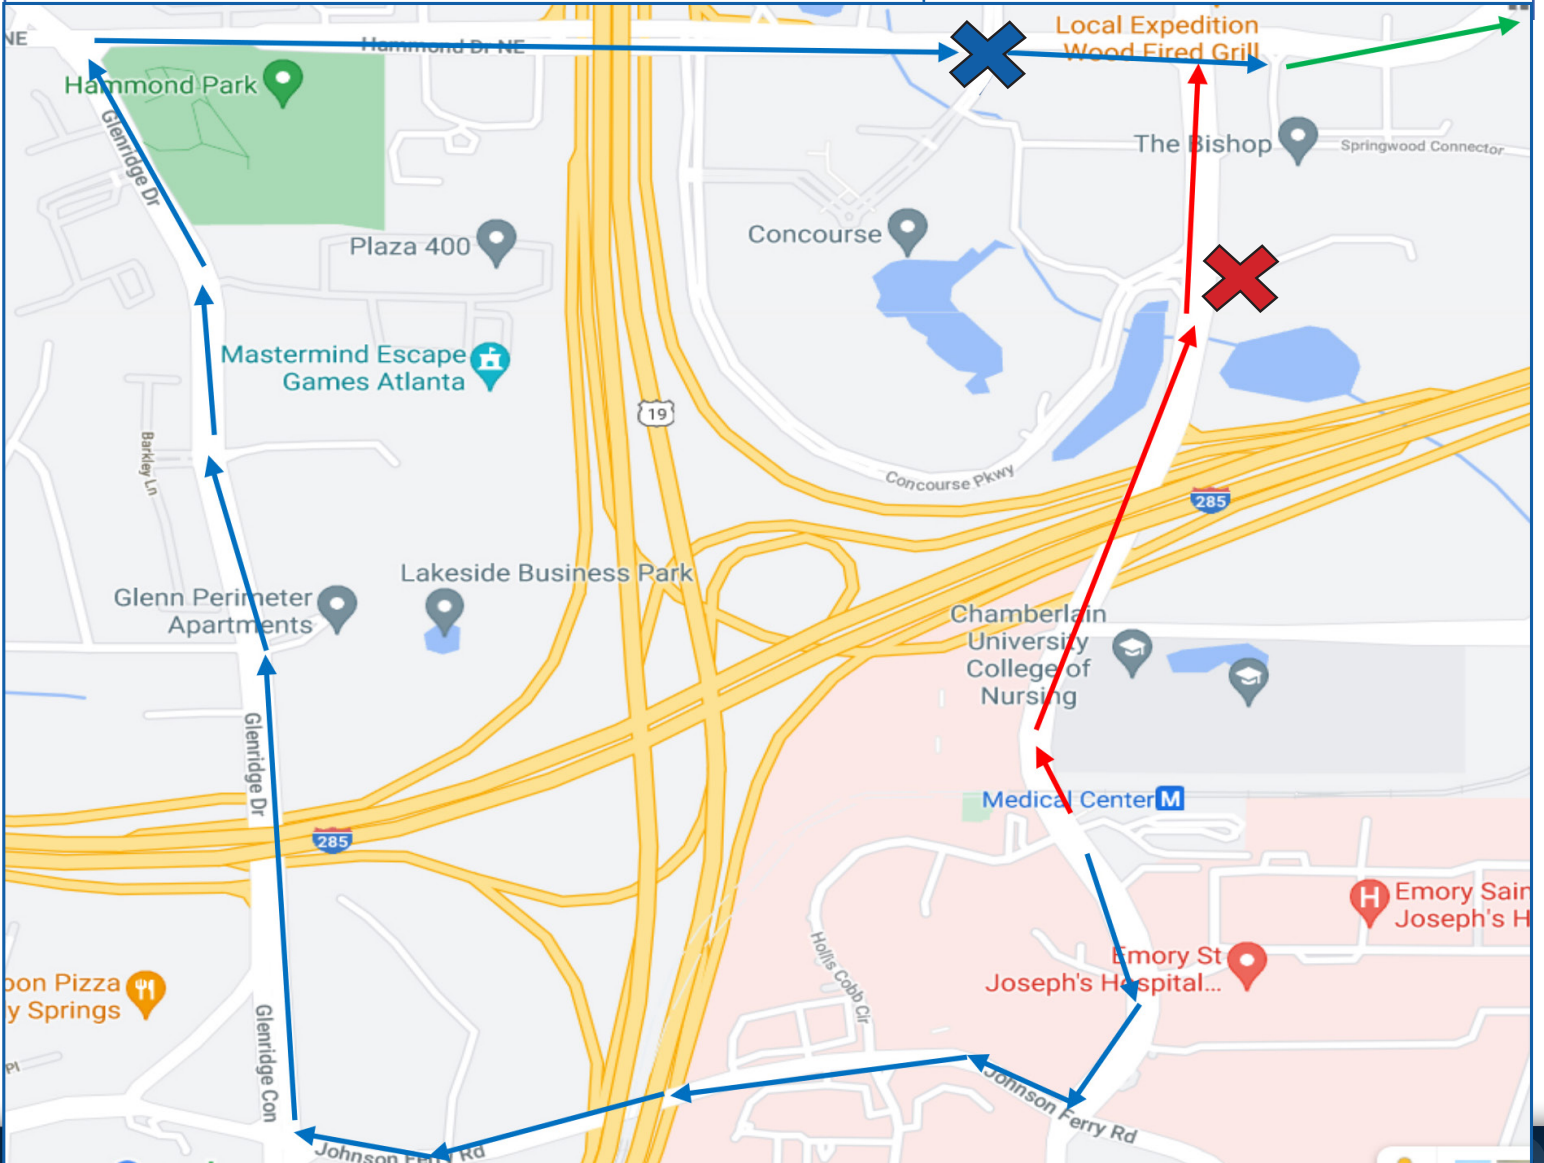

# ROUTE 401, 417, 428

## SERVICE ANNOUNCEMENT

Xpress Perimeter routes 401, 417 and 428 are impacted by lane closures due to the 285/400 interchange construction. Lanes will be closed on Peachtree-Dunwoody Road that will impact bus stops and routes. The Following Xpress bus stop will be closed in the afternoons: **Peachtree-Dunwoody Rd at Concourse Pkwy.** Temporary Xpress bus stop is on **Hammond Dr at Concourse Pkwy.**, currently a MARTA bus stop. This stop is directly across from the Arby's and Publix Shopping Center. **Reroute officially begins September 20, 2021.**

**✖ Closed bus stop:**  
Peachtree-Dunwoody Rd at Concourse Pkwy.

**✕ Relocated bus stop:**  
Hammond Dr at Concourse Pkwy.

**➡ Route not serviced**  
**➡ Detour**  
**➡ Regular Route**

If you have any questions or concerns regarding this matter, please contact Xpress at 844-XPRSSGA (977-7742).